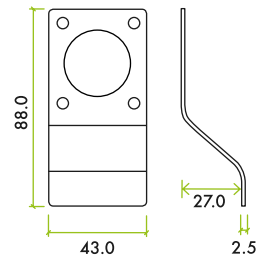

ZAS18

ZAS18SS

SPECIFICATION

- 43 x 88mm
- Material: Stainless steel
- Face fixing
- Supplied with fixings
- Fire tested suitable for 30 & 60 min timber doors
- 10 year mechanical guarantee

SUITABILITY

STANDARDS

TECHNICAL

CODE	DESCRIPTION	FINISH
ZAS18SS	Latch pull - Rim profile cylinder	Satin Stainless
	<p>For more information please contact us today: ERA Home Security T/A Zoo Hardware, Unit B, Dukes Drive, Kingmoor Park North, Carlisle, Cumbria CA6 4SH</p> <p>Call: 01228 672900 Fax: 01228 672928 Email: sales@zoo-hardware.co.uk Web: www.zoohardware.co.uk</p>	 <p>FM 668401 EMS 668402</p>