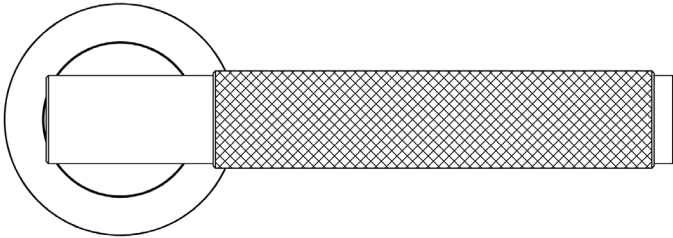

CODE

JV850

DESCRIPTION

Bari Mitred Knurled Lever On Rose

STANDARDS

PRODUCT SPECIFICATION

- Suitable for FD30/60 minute timber doors
- Grade 5 corrosion
- Tested to 200,000 cycles
- Sprung rose
- 38mm centres
- Matt lacquered aluminium
- Suitable for doors 35-55mm
- Back to back fittings

FINISHES

-  Antique Brass
-  Matt Black
-  Satin Brass

TECHNICAL DRAWING